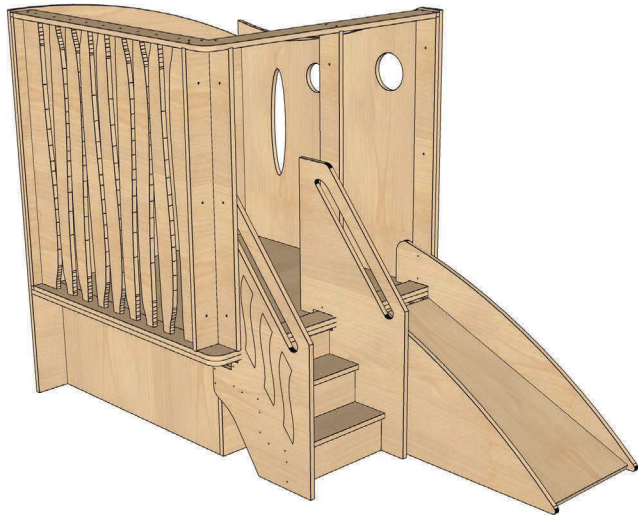

#### Description

The Rick's Loft has a square footprint, especially designed to fit in nook's or tighter spaces. It is lower to the ground than other lofts and has both a ramp and a three step stair case on the front, allowing smaller children to enjoy a circuit of climbing and sliding down without creating a bottle neck.

#### Product features

- Edges all smoothed and finished
- The steps can be positioned either on left or right side
- Very compact, perfect for placement in limited spaces

### WONDER LOFTS

LENGTH	47"
DEPTH	47"
HEIGHT	60"

Dimensions indicated are approximate. Please contact us if you require clarification.

**Rick's Loft** - Low half loft at 18"H (platform) with fixed stair and ramp. Loft can be reversible left or right side. Stair and ramp entries cut out approx 20" each opening onto main loft platform.