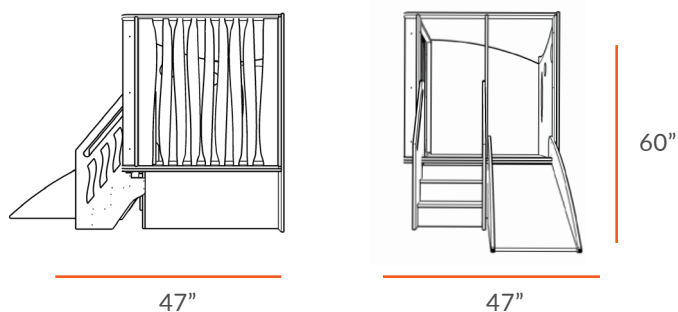

Views

Refer to Technical Sheet for more details.